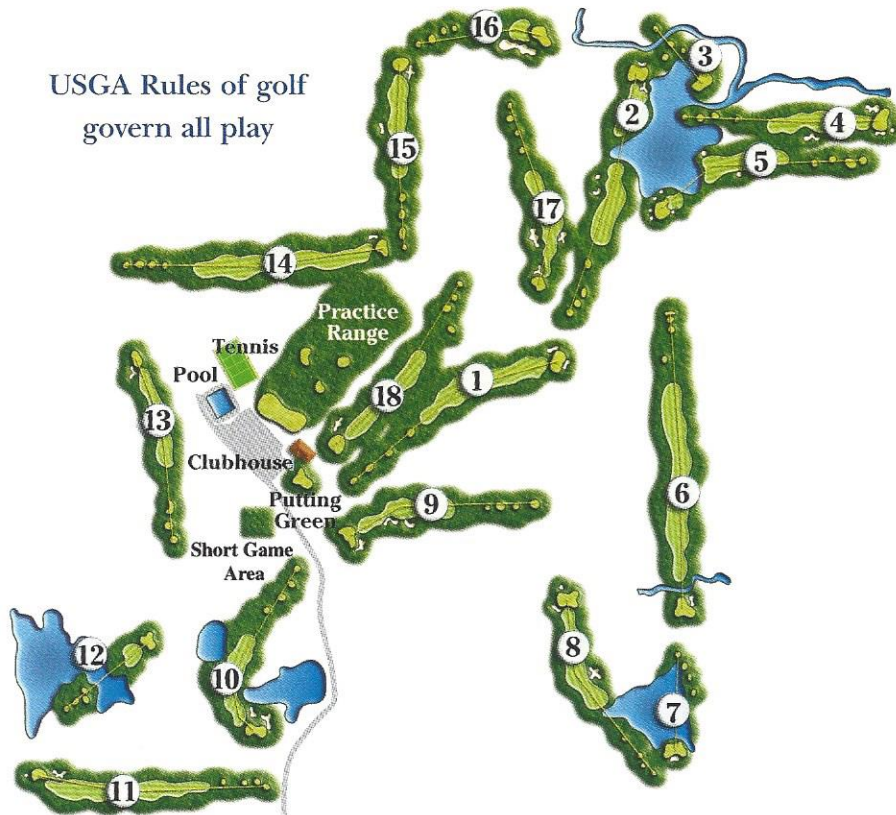

“Golf can be enjoyed by all when played in four hours”

USGA Rules of golf
govern all play

The Pearl Club

6501 Summit Drive • Owensboro, Kentucky 42303 • 270-281-GOLF
www.tpcowensboro.com

Owensboro, Kentucky